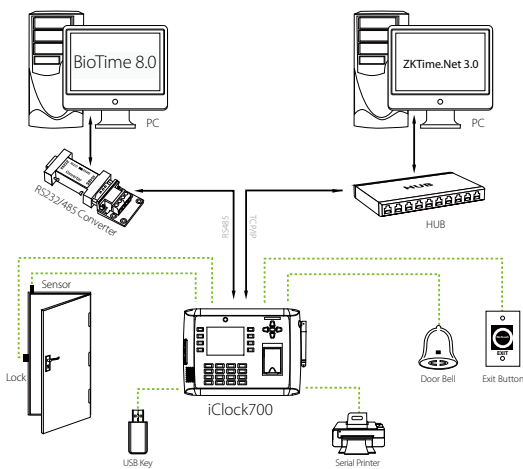

iClock700

Fingerprint Time & Attendance and Access Control Terminal

iClock700 is a 3.5-inch TFT screen Time & Attendance and Access Control Terminal. With the new user-friendly firmware, iClock700 is equipped with features like stunning GUI, more stability, faster matching speed and better expandability.

iClock700 is compatible with various types of USB flash disks, ADMS and former SDK. Moreover, RS232/485, TCP/IP, and USB client ensures a smooth data transmission between device and PC. It also has Wi-Fi and 3G connectivity and access control connectivity with Wiegand out and in, electric lock, door sensor, exit button, alarm and door bell.

Access Control Interface

- For Wiegand in and out, door lock connection, alarm and bell.

Specifications

Fingerprint Capacity	8000
Card Capacity	10,000 (Optional)
Record Capacity	200,000
Display	3.5-inch TFT Screen
Communication	RS232/485, TCP/IP, USB-host/client
Standard Functions	Workcode, SMS, DST, Webserver, Scheduled-bell, Self-Service Query, Automatic Status Switch, Photo ID, T9 Input, Anti-passback, Camera, Built-in Battery
Access Control Interface	3rd Party Electric Lock, Door Sensor, Exit Button, Alarm, Door Bell
Wiegand Signal	Input & Output
Optional Functions	ID/Mifare/HID, External Printer, ADMS, Wi-Fi, 3G, Multi Verification Mode
Software	ZKTime.Net 3.0/BioTime 8.0
Power Supply	DC 12V 3A
Verification Speed	≤1 Sec.
Operating Temp.	0°C - 45°C
Operating Humidity	20% - 80%
Dimension	225.2×166.0×46.3mm (Length×Width×Thickness)
Gross Weight	1.94 kg

Configuration

What's in the Box